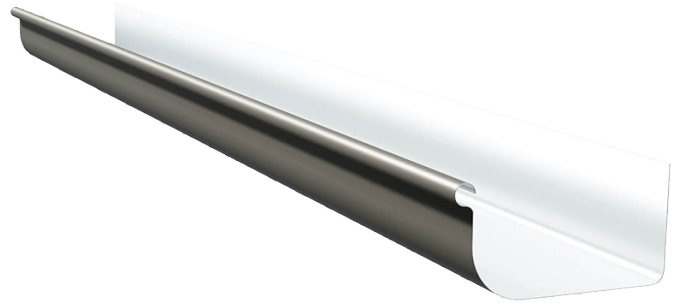

# Steeline FNW Quad 150 Low Front Gutter

Steeline Quad Gutter is the traditional gutter shape that gives your home a modern look. The Quad 150 Low Front has a lower front, so your home can be protected from water overflow.

## Key Features:

- ✓ Manufactured from 0.55mm G300 Colorbond® or Zinalume® steel - 297mm wide
- ✓ Choice of dedicated GP Bracket, Gutter Clip & Overstrap or Gutter Spike mounting systems
- ✓ Available per lineal metre up to 8m per length
- ✓ 22 Colorbond® colour options available or a metal-coloured Zinalume® finish
- ✓ **Special Order:** 6 premium Colorbond® Matt colours and selected colours in Colorbond® Ultra for high corrosion environments

Gutter Stop Ends pair available in full range of colours to match your gutter

Quad 150 Low Front GP Bracket

Quad 150 Low Front Over Strap

Gutter Spring Clip

Gutter Spike

### Mounting with an Over Strap & Gutter Spring Clip:

The Over Strap & Spring Clip is ideal when using a metal fascia. The Over Strap provides stiffness to the gutter and the Spring Clip slides over the fascia and gutter to hold it in place. Place Over Straps/Spring Clips every 1m along the gutter run.