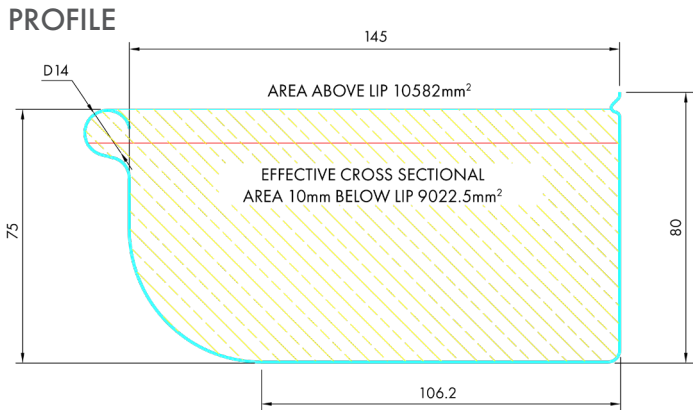

# Steeline FNW Quad 150 Low Front Gutter

Steeline Quad Gutter is the traditional gutter shape that gives your home a modern look. The Quad 150 Low Front has a lower front, so your home can be protected from water overflow.

## Key Features:

- ✓ Manufactured from 0.55mm G300 Colorbond® or Zinalume® steel - 297mm wide
- ✓ Choice of dedicated GP Bracket, Gutter Clip & Overstrap or Gutter Spike mounting systems
- ✓ Available per lineal metre up to 8m per length
- ✓ 22 Colorbond® colour options available or a metal-coloured Zinalume® finish
- ✓ **Special Order:** 6 premium Colorbond® Matt colours and selected colours in Colorbond® Ultra for high corrosion environments

### Mounting with a GP Bracket (wood or metal fascia):

GP Brackets are custom made to suit the gutter profile used for mounting gutters to either metal or wood fascia. Brackets should be mounted within 150mm of either side of the rafters